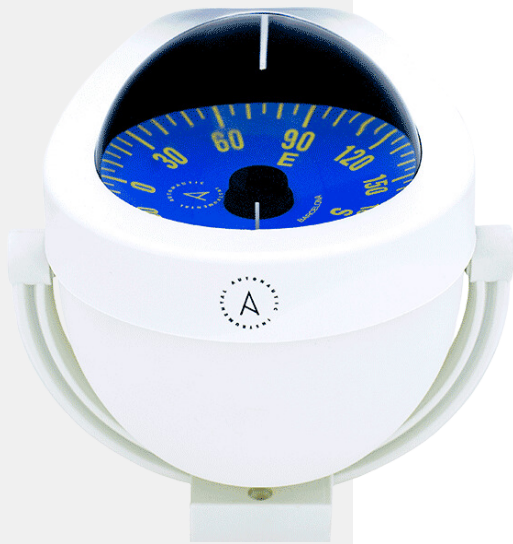

**AUTONAUTIC**  
the compass specialist

PRODUCT DATASHEET

COMPASS

**C12-004**

**BRACKET-MOUNT  
LIFEBOAT & DAVITS**

---

SKU C12-004

Bracket-mount Wheelmark/SOLAS compass

## OVERVIEW

The C12 bracket mount compasses is one of the most popular compasses in our range and the best option for Rescue & Lifeboats.

This bracket allows a multitude of options for mounting and the compass design allows optional compass adjustment kit.

The stylish design ensures that the compass looks at home on pleasure craft yet the rugged construction allows commercial applications.

And with features such as corrosion-resistant materials and sealed construction to prevent water intrusion this compass provides reliable heading source for safe navigation at sea.