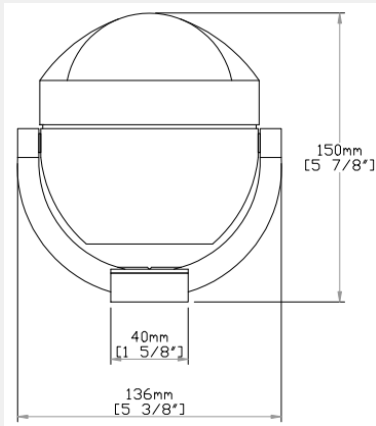

SKU C12-004

Bracket-mount Wheelmark/SOLAS compass

C12-004

BRACKET-MOUNT LIFEBOAT & DAVITS

OVERVIEW

The C12 bracket mount compasses is one of the most popular compasses in our range and the best option for Rescue & Lifeboats.

This bracket allows a multitude of options for mounting and the compass design allows optional compass adjustment kit.

The stylish design ensures that the compass looks at home on pleasure craft yet the rugged construction allows commercial applications.

And with features such as corrosion-resistant materials and sealed construction to prevent water intrusion this compass provides reliable heading source for safe navigation at sea.

FEATURES

85mm conical card

5° graduation

Anti-glare screen

12/24 V lighting

Optional compensation kit

Individual MED/SOLAS certificate included

Repairable

5 years warranty

APPROVALS

Directive 2014/90/EC on marine equipment

ISO 25862:2019

ISO 9001 certified management system

SOLAS

ISO
25862

Click [here](#) to see EC
Type Examination
(Module B) Certificate

Member of CISQ Federation

CERTIFIED MANAGEMENT SYSTEM
ISO 9001

www.autonauticinstrumental.com
info@autonauticinstrumental.com
Agricultura 22, El Masnou (08320), Barcelona
+34 93 540 99 49

PRODUCT DATA SHEET