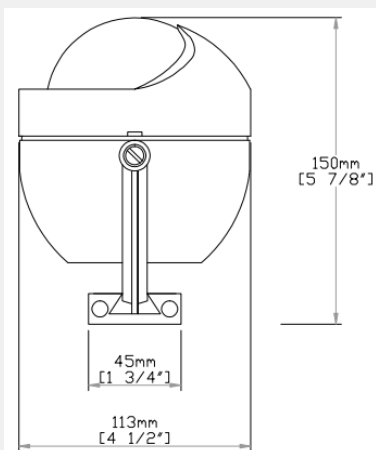

SKU C12-004

Bracket-mount Wheelmark/SOLAS compass

C12-004

BRACKET-MOUNT LIFEBOAT & DAVITS

OVERVIEW

The C12 bracket mount compasses is one of the most popular compasses in our range and the best option for Rescue & Lifeboats.

This bracket allows a multitude of options for mounting and the compass design allows optional compass adjustment kit.

The stylish design ensures that the compass looks at home on pleasure craft yet the rugged construction allows commercial applications.

And with features such as corrosion-resistant materials and sealed construction to prevent water intrusion this compass provides reliable heading source for safe navigation at sea.

FEATURES

85mm conical card

5° graduation

Anti-glare screen

12/24 V lighting

Optional compensation kit

Individual MED/SOLAS certificate included

Repairable

5 years warranty

APPROVALS

Directive 2014/90/EC on marine equipment

ISO 25862:2019

ISO 9001 certified management system

SOLAS

ISO
25862

Click [here](#) to see EC
Type Examination
(Module B) Certificate

Member of CISQ Federation

CERTIFIED MANAGEMENT SYSTEM
ISO 9001

www.autonauticinstrumental.com
info@autonauticinstrumental.com
Agricultura 22, El Masnou (08320), Barcelona
+34 93 540 99 49

PRODUCT DATA SHEET