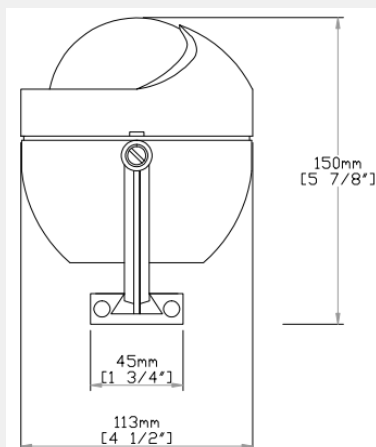

SKU C12-003

Bracket-mount Wheelmark/SOLAS compass

C12-003

BRACKET-MOUNT LIFEBOAT & DAVITS

OVERVIEW

The C12 bracket mount compasses is one of the most popular compasses in our range and the best option for Rescue & Lifeboats.

This bracket allows a multitude of options for mounting and the compass design allows optional compass adjustment kit.

The stylish design ensures that the compass looks at home on pleasure craft yet the rugged construction allows commercial applications.

And with features such as corrosion-resistant materials and sealed construction to prevent water intrusion this compass provides reliable heading source for safe navigation at sea.

FEATURES

85mm conical card

5° graduation

Anti-glare screen

12/24 V lighting

Optional compensation kit

Individual MED/SOLAS certificate included

Repairable

5 years warranty

APPROVALS

Directive 2014/90/EC on marine equipment

ISO 25862:2019

ISO 9001 certified management system

SOLAS

ISO
25862

Click [here](#) to see EC
Type Examination
(Module B) Certificate

Member of CISQ Federation

CERTIFIED MANAGEMENT SYSTEM
ISO 9001

www.autonauticinstrumental.com
info@autonauticinstrumental.com
Agricultura 22, El Masnou (08320), Barcelona
+34 93 540 99 49

PRODUCT DATA SHEET