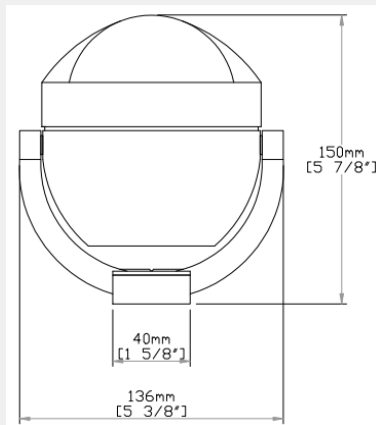

SKU C12-003

Bracket-mount Wheelmark/SOLAS compass

C12-003

BRACKET-MOUNT LIFEBOAT & DAVITS

OVERVIEW

The C12 bracket mount compasses is one of the most popular compasses in our range and the best option for Rescue & Lifeboats.

This bracket allows a multitude of options for mounting and the compass design allows optional compass adjustment kit.

The stylish design ensures that the compass looks at home on pleasure craft yet the rugged construction allows commercial applications.

And with features such as corrosion-resistant materials and sealed construction to prevent water intrusion this compass provides reliable heading source for safe navigation at sea.

FEATURES

85mm conical card

5° graduation

Anti-glare screen

12/24 V lighting

Optional compensation kit

Individual MED/SOLAS certificate included

Repairable

5 years warranty

APPROVALS

Directive 2014/90/EC on marine equipment

ISO 25862:2019

ISO 9001 certified management system

SOLAS

ISO
25862

Click [here](#) to see EC
Type Examination
(Module B) Certificate

Member of CISQ Federation

CERTIFIED MANAGEMENT SYSTEM
ISO 9001

www.autonauticinstrumental.com
info@autonauticinstrumental.com
Agricultura 22, El Masnou (08320), Barcelona
+34 93 540 99 49

PRODUCT DATA SHEET