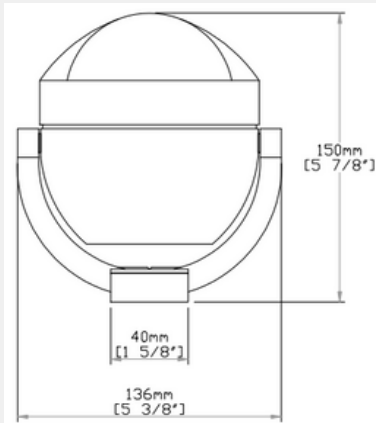

SKU C12-002

Bracket-mount Wheelmark/SOLAS compass

C12-002 BRACKET-MOUNT LIFEBOAT & DAVITS

OVERVIEW

The C12 bracket mount compasses is one of the most popular compasses in our range and the best option for Rescue & Lifeboats.

This bracket allows a multitude of options for mounting and the compass design allows optional compass adjustment kit.

The stylish design ensures that the compass looks at home on pleasure craft yet the rugged construction allows commercial applications.

And with features such as corrosion-resistant materials and sealed construction to prevent water intrusion this compass provides reliable heading source for safe navigation at sea.

FEATURES

85mm conical card

5° graduation

Anti-glare screen

12/24 V lighting

Optional compensation kit

Individual MED/SOLAS certificate included

Repairable

5 years warranty

APPROVALS

Directive 2014/90/EC on marine equipment

ISO 25862:2019

ISO 9001 certified management system

SOLAS

**ISO
25862**

Click [here](#) to see EC
Type Examination
(Module B) Certificate

Member of CISQ Federation

CERTIFIED MANAGEMENT SYSTEM
ISO 9001

www.autonauticinstrumental.com
info@autonauticinstrumental.com
Agricultura 22, El Masnou (08320), Barcelona
+34 93 540 99 49