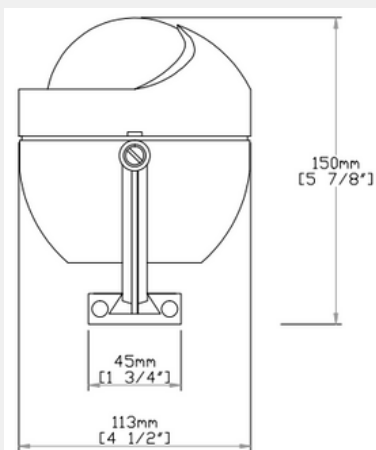

SKU C12-002

Bracket-mount Wheelmark/SOLAS compass

C12-002 BRACKET-MOUNT LIFEBOAT & DAVITS

OVERVIEW

The C12 bracket mount compasses is one of the most popular compasses in our range and the best option for Rescue & Lifeboats.

This bracket allows a multitude of options for mounting and the compass design allows optional compass adjustment kit.

The stylish design ensures that the compass looks at home on pleasure craft yet the rugged construction allows commercial applications.

And with features such as corrosion-resistant materials and sealed construction to prevent water intrusion this compass provides reliable heading source for safe navigation at sea.

FEATURES

85mm conical card

5° graduation

Anti-glare screen

12/24 V lighting

Optional compensation kit

Individual MED/SOLAS certificate included

Repairable

5 years warranty

APPROVALS

Directive 2014/90/EC on marine equipment

ISO 25862:2019

ISO 9001 certified management system

SOLAS

**ISO
25862**

Click [here](#) to see EC
Type Examination
(Module B) Certificate

Member of CISQ Federation

CERTIFIED MANAGEMENT SYSTEM
ISO 9001

www.autonauticinstrumental.com
info@autonauticinstrumental.com
Agricultura 22, El Masnou (08320), Barcelona
+34 93 540 99 49