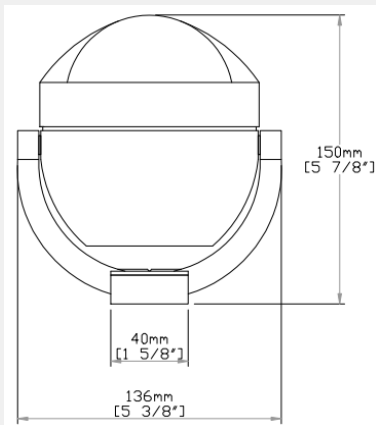

SKU C12-001

Bracket-mount Wheelmark/SOLAS compass

C12-001

BRACKET-MOUNT LIFEBOAT & DAVITS

OVERVIEW

The C12 bracket mount compasses is one of the most popular compasses in our range and the best option for Rescue & Lifeboats.

This bracket allows a multitude of options for mounting and the compass design allows optional compass adjustment kit.

The stylish design ensures that the compass looks at home on pleasure craft yet the rugged construction allows commercial applications.

And with features such as corrosion-resistant materials and sealed construction to prevent water intrusion this compass provides reliable heading source for safe navigation at sea.

FEATURES

85mm conical card

5° graduation

Anti-glare screen

12/24 V lighting

Optional compensation kit

Individual MED/SOLAS certificate included

Repairable

5 years warranty

APPROVALS

Directive 2014/90/EC on marine equipment

ISO 25862:2019

ISO 9001 certified management system

SOLAS

**ISO
25862**

Click [here](#) to see EC
Type Examination
(Module B) Certificate

Member of CISQ Federation

CERTIFIED MANAGEMENT SYSTEM
ISO 9001

www.autonauticinstrumental.com
info@autonauticinstrumental.com
Agricultura 22, El Masnou (08320), Barcelona
+34 93 540 99 49

PRODUCT DATA SHEET