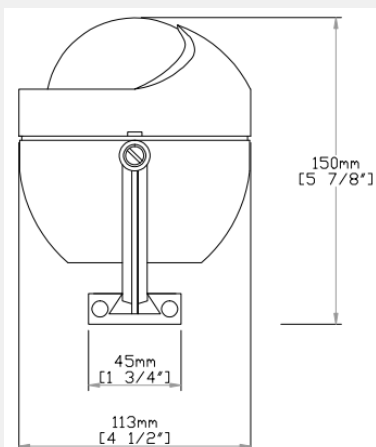

SKU C12-001

Bracket-mount Wheelmark/SOLAS compass

C12-001

BRACKET-MOUNT LIFEBOAT & DAVITS

OVERVIEW

The C12 bracket mount compasses is one of the most popular compasses in our range and the best option for Rescue & Lifeboats.

This bracket allows a multitude of options for mounting and the compass design allows optional compass adjustment kit.

The stylish design ensures that the compass looks at home on pleasure craft yet the rugged construction allows commercial applications.

And with features such as corrosion-resistant materials and sealed construction to prevent water intrusion this compass provides reliable heading source for safe navigation at sea.

FEATURES

85mm conical card

5° graduation

Anti-glare screen

12/24 V lighting

Optional compensation kit

Individual MED/SOLAS certificate included

Repairable

5 years warranty

APPROVALS

Directive 2014/90/EC on marine equipment

ISO 25862:2019

ISO 9001 certified management system

SOLAS

**ISO
25862**

Click [here](#) to see EC
Type Examination
(Module B) Certificate

Member of CISQ Federation

CERTIFIED MANAGEMENT SYSTEM
ISO 9001

www.autonauticinstrumental.com
info@autonauticinstrumental.com
Agricultura 22, El Masnou (08320), Barcelona
+34 93 540 99 49

PRODUCT DATA SHEET